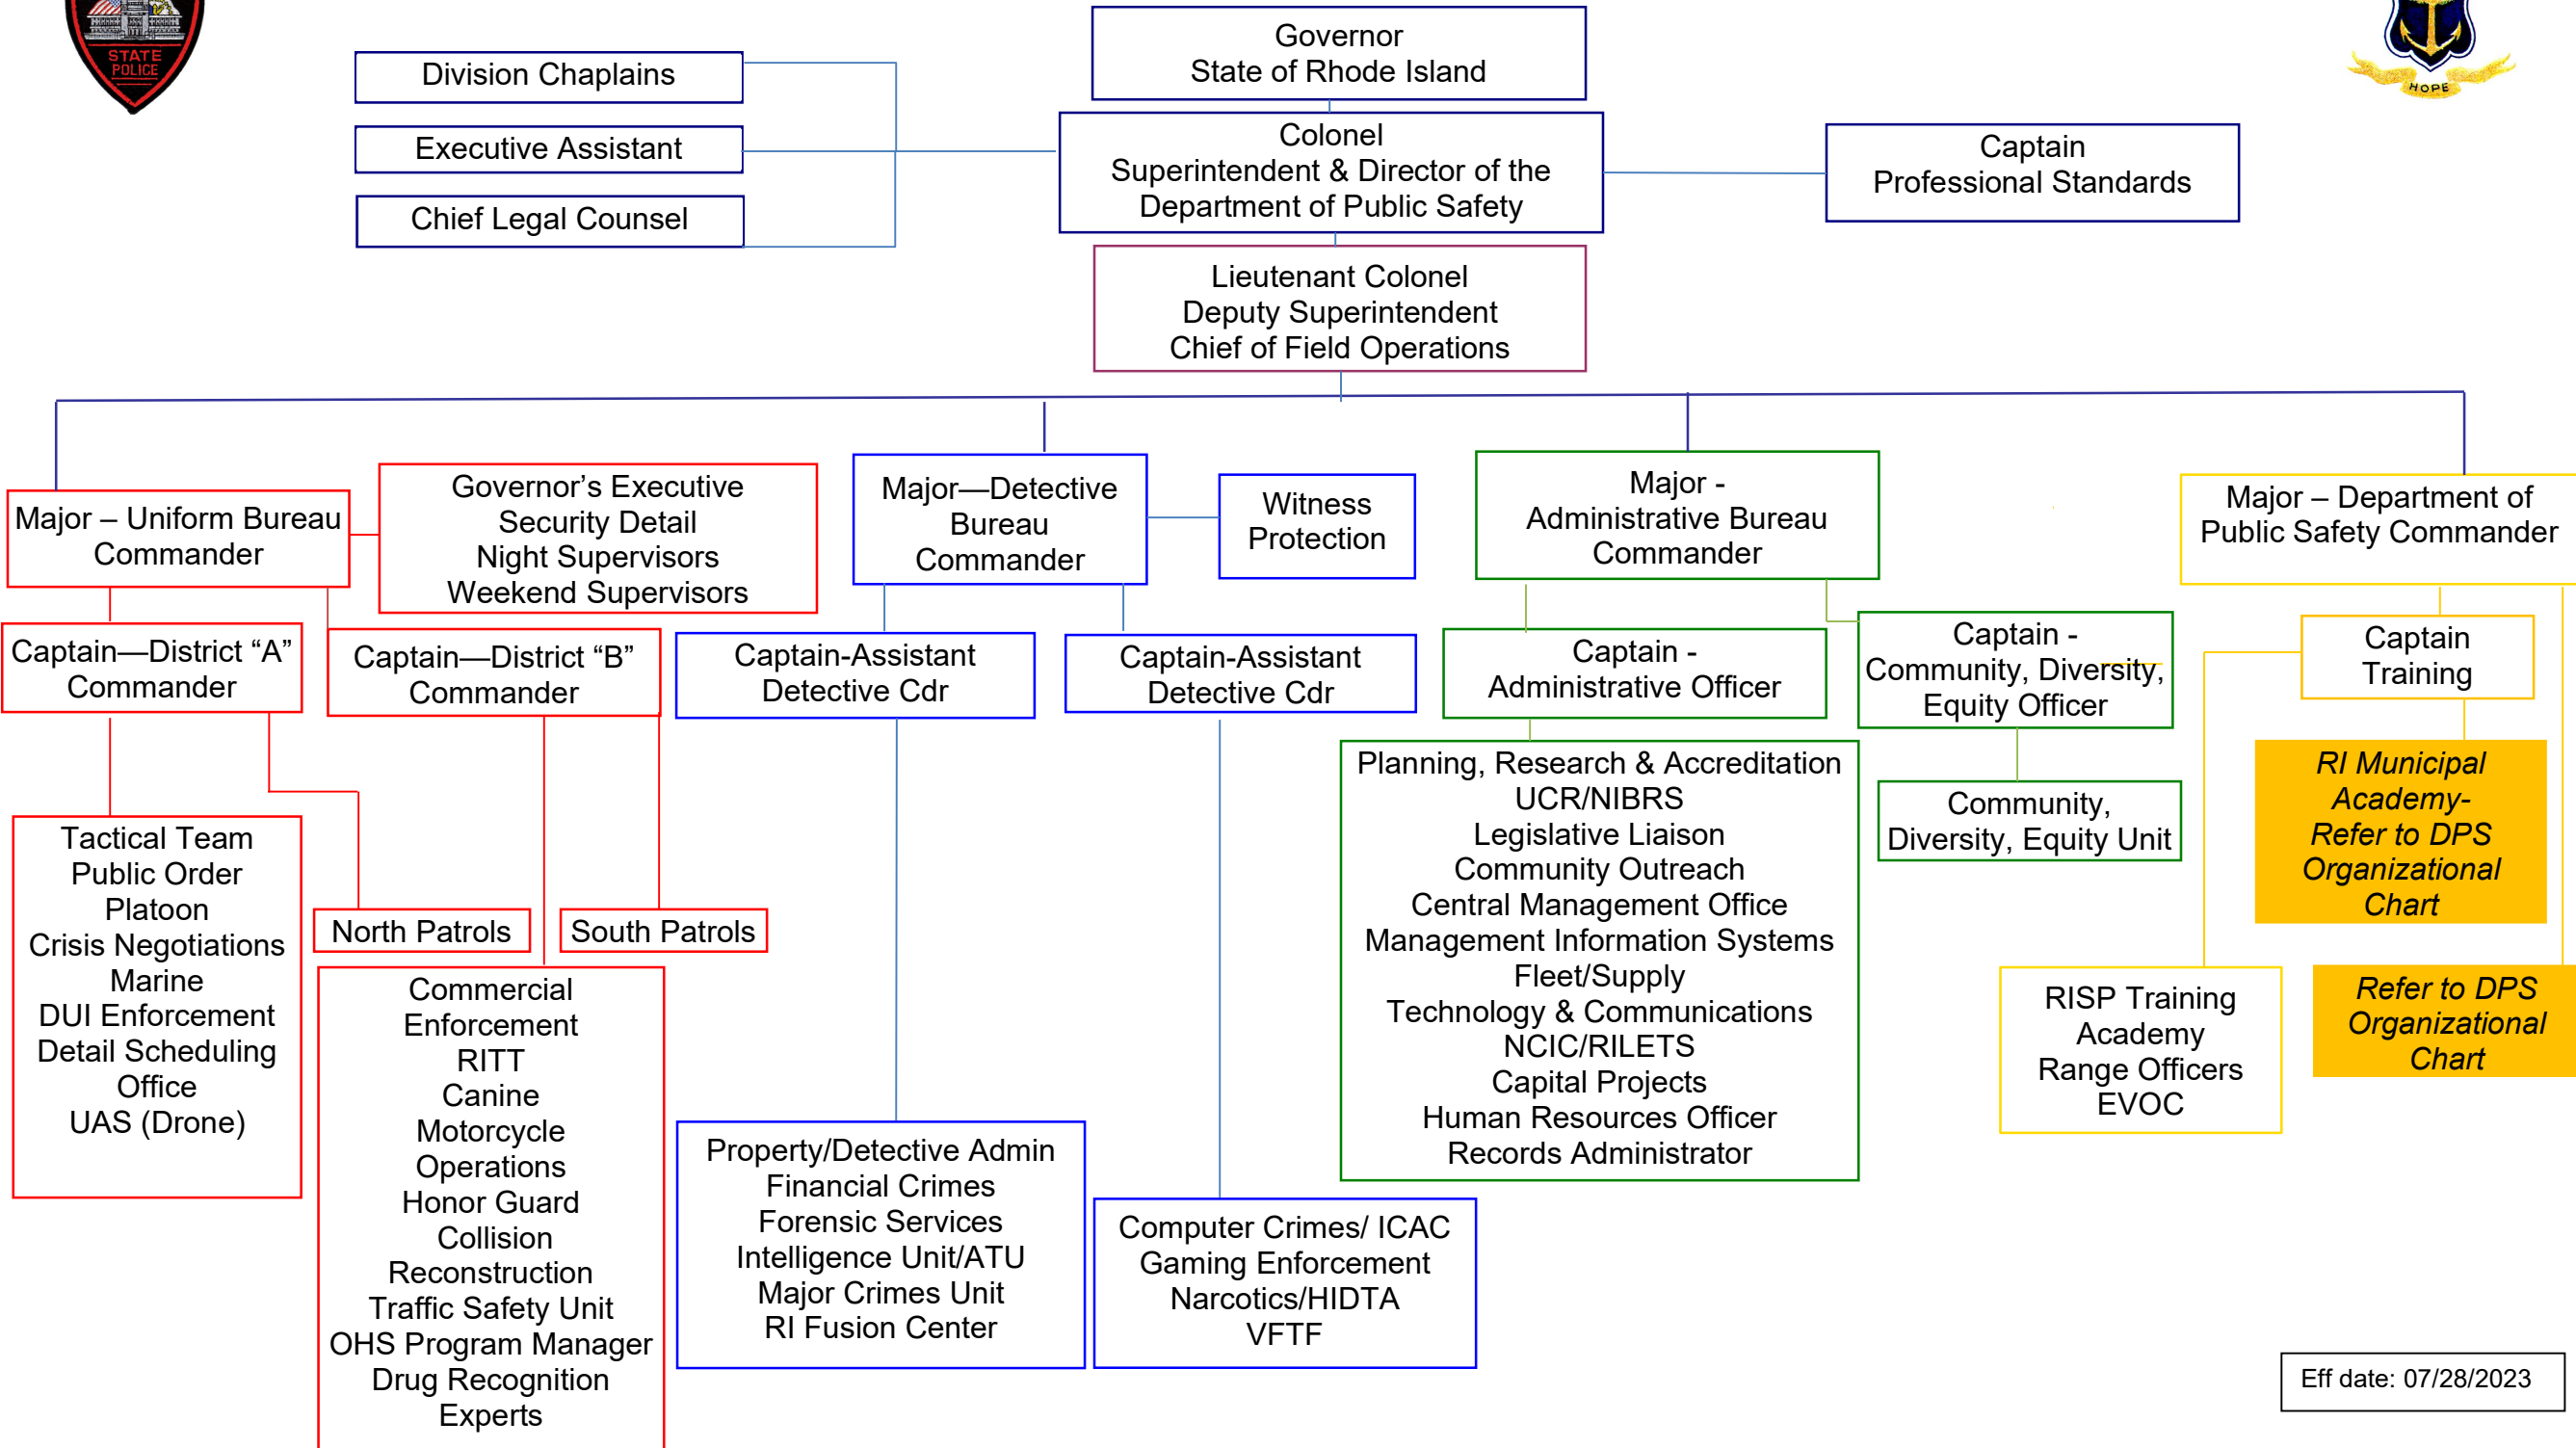

# RHODE ISLAND STATE POLICE ORGANIZATIONAL CHART

Eff date: 07/28/2023